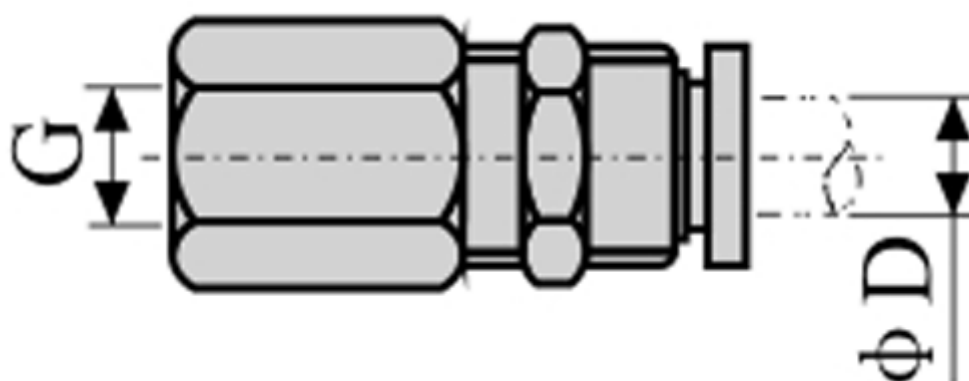

Data Sheet

Article number: 58EPMF1001

Description: Fitting EPMF1001 bulkhead female connector
thread 1/8", tube diameter 10

Measures

D = 10
Thread = 1/8"